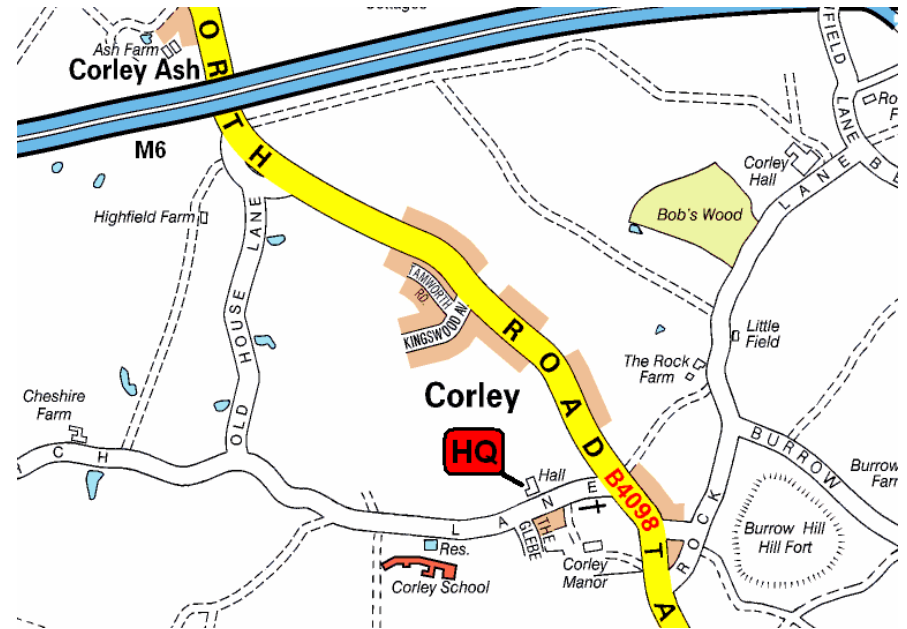

CHIEF MARSHAL: John Birch

LEAD CARS: Trevor Moore, Peter Hoare

LICENCE / PRIZE STEWARD: Anna Molony & Elizabeth Burrige

CHIEF COMMISSAIRE: John Crawford

HQ Location

All riders **MUST** report to headquarters **FIFTEEN MINUTES**
before the start of their event for a safety briefing