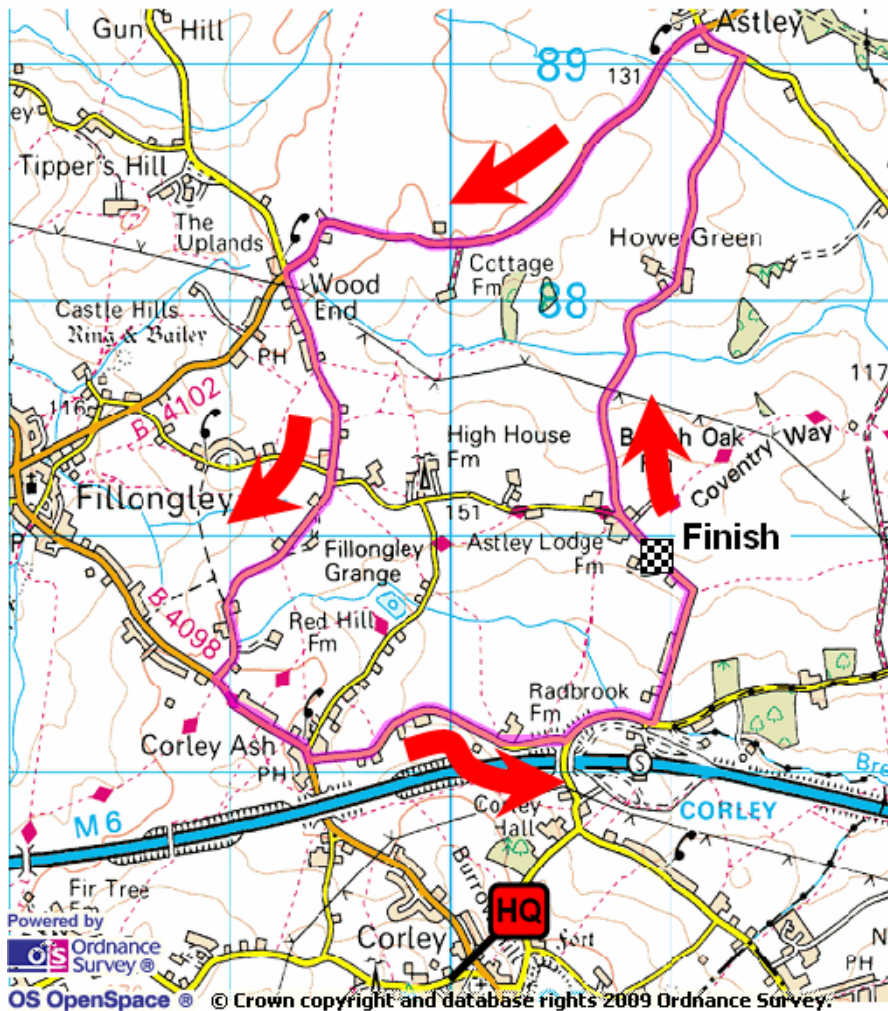

Course Details

1lap = 10km = 6 ¼ miles

Race Weblinks

www.royalsutton.co.uk

http://leamingtoncyclingandathletics.org.uk/cycling/Events/RoadRace/RoadRace_2016.php

Course fly-through

www.youtube.com/watch?v=DoOdm_-_5xU