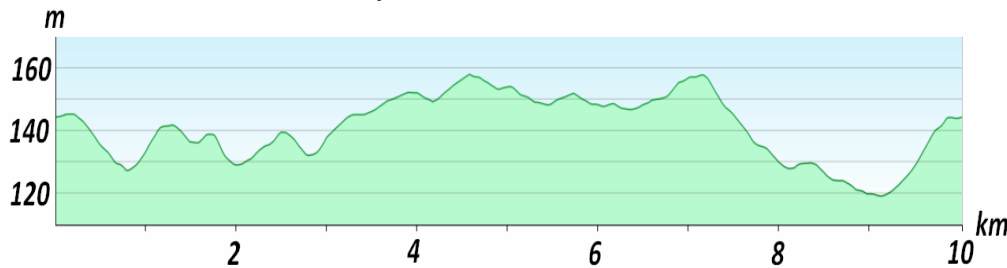

Race 2: 12noon Regional A (2/3/4) 103km (64 miles) 10 Laps

Prizes: 1st £70, 2nd £50, 3rd £40, 4th £30 5th -10th £20

No	Name	Club	Cat
1	Robert Yates	Ambion RT	3
2	George Moore	Bicicielo	2
3	David Lowe	BowlPhish BONTRAGER Racing	2
4	Laurence Kirby	Catford CC Equipe Banks	2
5	Ceri Middleton	Climb On Bikes CC	3
6	Richard Williamson	Climb On Bikes CC	3
7	Kerry Greenham	Coventry Road Club	2
8	David Watson	Coventry Road Club	3
9	Steven Fidler	Dave Hinde RT	2
10	Mark Hassall	Dave Hinde RT	3
11	Ben Palmer	Dave Hinde RT	2
12	Matthias Newsome	Durham Uni. CC	2
13	Nick Corbett	Equipe Velo	2
14	Jono Goulding	GBC Racing Team	2
15	Nick Lelliott	GBC Racing Team	3
16	Patrick Fotheringham	Halesowen A&CC	2
17	Joseph Hobbs	Halesowen A&CC	3
18	Jack Stanton-Warren	Halesowen A&CC	2
19	Jamie Scott	Team Corley Cycles	
20	Gary Kristensen	KASSEI.CC - TEKNOFUEL	3
21	James Eldridge	KTM Impsport RT	2
22	Pierre Guern	Leamington C&AC	4
23	Freddie Loveday	Leamington C&AC	3
24	Kenny Cliffe	Leicester Forest CC	2
25	Joseph Earley	Liverpool Century RC	3
26	Paul Chubb	Ludlow Brewery RT	3
27	Simon Ward	Ludlow Brewery RT	3
28	Matthew Bonehill	Mammoth Lifestyle RT	2
29	David Griffiths	Mammoth Lifestyle RT	2
30	Gareth Jones	Mammoth Lifestyle RT	2
31	Andrew Udall	Mammoth Lifestyle RT	2
32	Ewan Grivell-Mellor	Mid Shropshire Wheelers	2
33	Jack O'Neill	Mike Vaughan Cycles	2
34	Christopher Froom	NFTO Race Club	3
35	Rhys Phillips	NFTO Race Club	2
36	George Richardson	NFTO Race Club	2
37	Danny Smith	Pro Vision Cycle Clothing	2
38	Owen Line	Pro Vision SJ Academy	2
39	Benedict Spencer	Loughborough Students CC	2
40	Sean Townsend	Radeon-Bike Science RT	2

Course Details

1lap = 10km = 6 ¼ miles

Race Weblinks

www.royalsutton.co.uk

http://leamingtoncyclingandathletics.org.uk/cycling/Events/RoadRace/RoadRace_2016.php

Course fly-through

www.youtube.com/watch?v=DoOdm_-_5xU