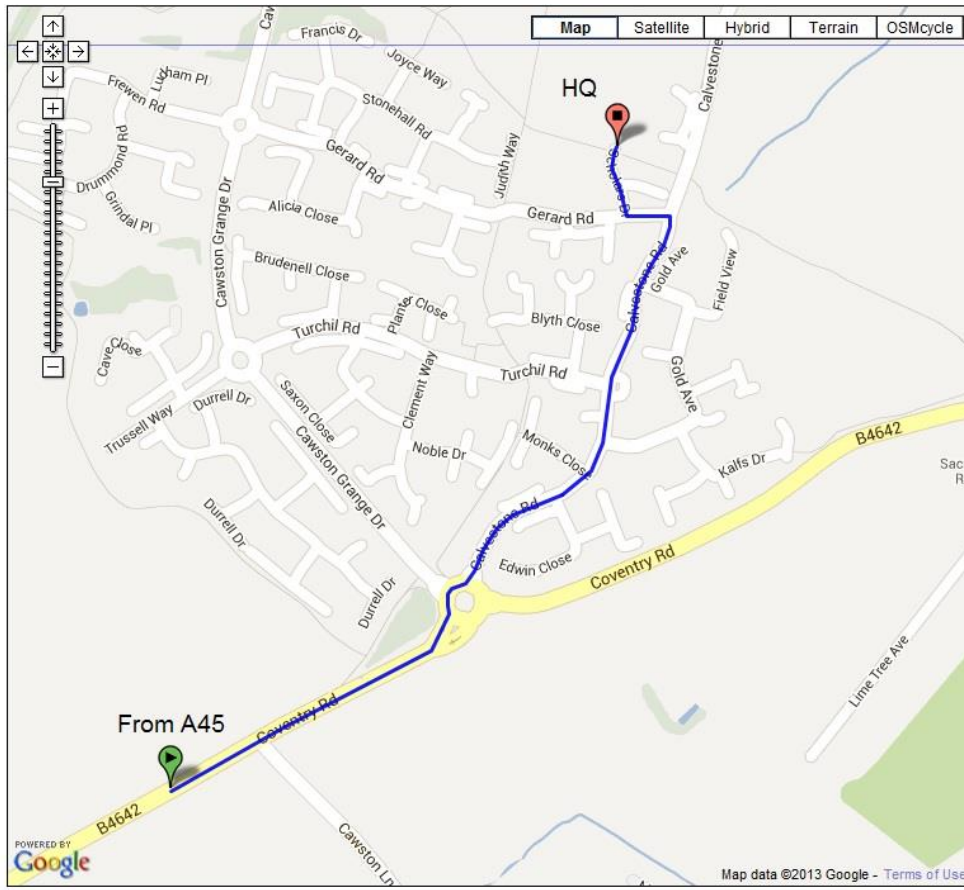

One rider, one prize rule applies, means that prizes cascade down to the next qualifying rider

www.leamingtoncyclingandathletics.org.uk

Route from Coventry Road to HQ

Route to Start & Finish - to avoid A45 while event is under way

Course Description:

Grid ref	Details	Distance (miles)
SP 460718	Start in lay-by 200 yds. west of the A45/M45 Thurlaston island, at the 3rd join in the concrete apron.	0
SP 415732	At island junction with B4455 (Fosse way) take second exit (A45)	3.146
SP 391741	At island junction with A445 encircle the island to retrace (A45)	4.776
SP 415732	Past island at junction with B4455 (Fosse way)	6.384
SP 465715	At A45/M45 turn left (B4429)	9.649
SP 469715	Finish 60 yards past the turn to Thurlaston (Main Street), in line with the eastern and the exposed gate post immediately past the property named "Newhaven."	10
Course Record	18:25 set by Matt Bottrill, July 27 2013, Rugby RCC event	