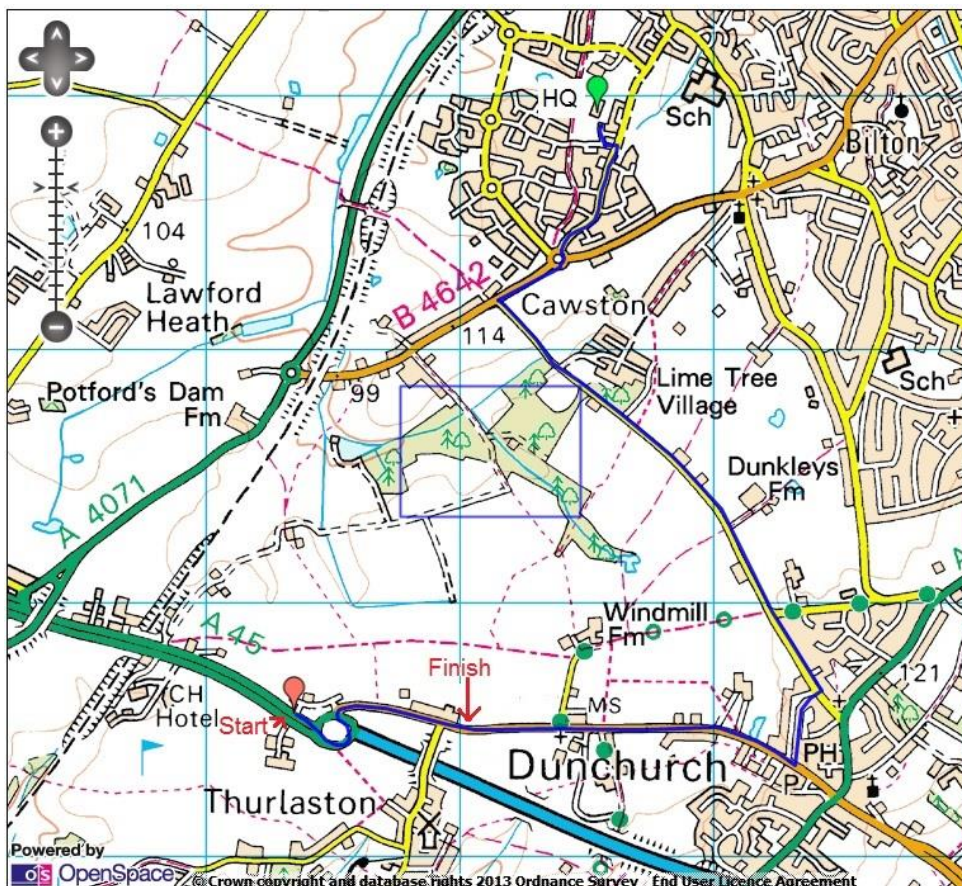

One rider, one prize rule applies, means that prizes cascade down to the next qualifying rider

www.leamingtoncyclingandathletics.org.uk

Route from Coventry Road to HQ

Route to Start & Finish - to avoid A45 while event is under way

Course Description:

Grid ref	Details	Distance (miles)
SP 460718	Start in lay-by 200 yds. west of the A45/M45 Thurlaston island, at the 3rd join in the concrete apron.	0
SP 415732	At island junction with B4455 (Fosse way) take second exit (A45)	3.146
SP 391741	At island junction with A445 encircle the island to retrace (A45)	4.776
SP 415732	Past island at junction with B4455 (Fosse way)	6.384
SP 465715	At A45/M45 turn left (B4429)	9.649
SP 469715	Finish 60 yards past the turn to Thurlaston (Main Street), in line with the eastern and the exposed gate post immediately past the property named "Newhaven."	10
Course Record	18:25 set by Matt Bottrill, July 27 2013, Rugby RCC event	