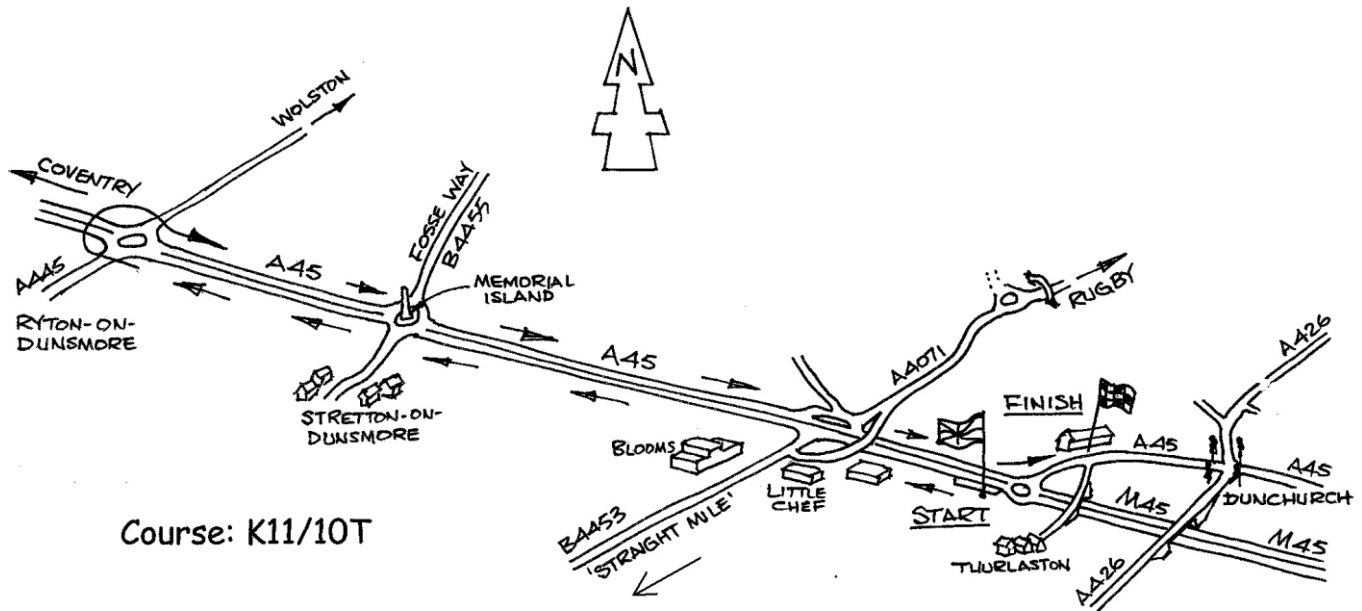

One rider, one prize rule applies, means that prizes cascade down to the next qualifying rider

www.leamingtoncyclingandathletics.org.uk

Route from Coventry Road to HQ

Route to Start & Finish - to avoid A45 while event is under way

Course Description:

Grid ref	Details	Distance (miles)
SP 460718	Start in lay-by 200 yds. west of the A45/M45 Thurlaston island, at the 3rd join in the concrete apron.	0
SP 415732	At island junction with B4455 (Fosse way) take second exit (A45)	3.146
SP 391741	At island junction with A445 encircle the island to retrace (A45)	4.776
SP 415732	Past island at junction with B4455 (Fosse way)	6.384
SP 465715	At A45/M45 turn left (B4429)	9.649
SP 469715	Finish 60 yards past the turn to Thurlaston (Main Street), in line with the eastern and the exposed gate post immediately past the property named "Newhaven."	10
Course Record	18:25 set by Matt Bottrill, July 27 2013, Rugby RCC event	